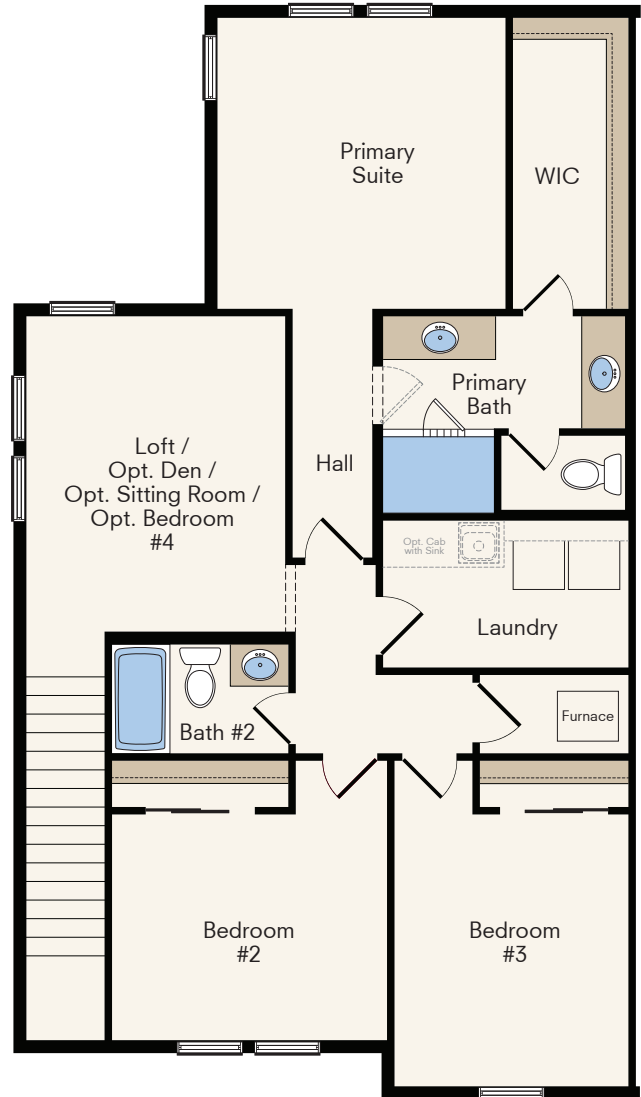

HubbleHomes.com

Let's get you home.