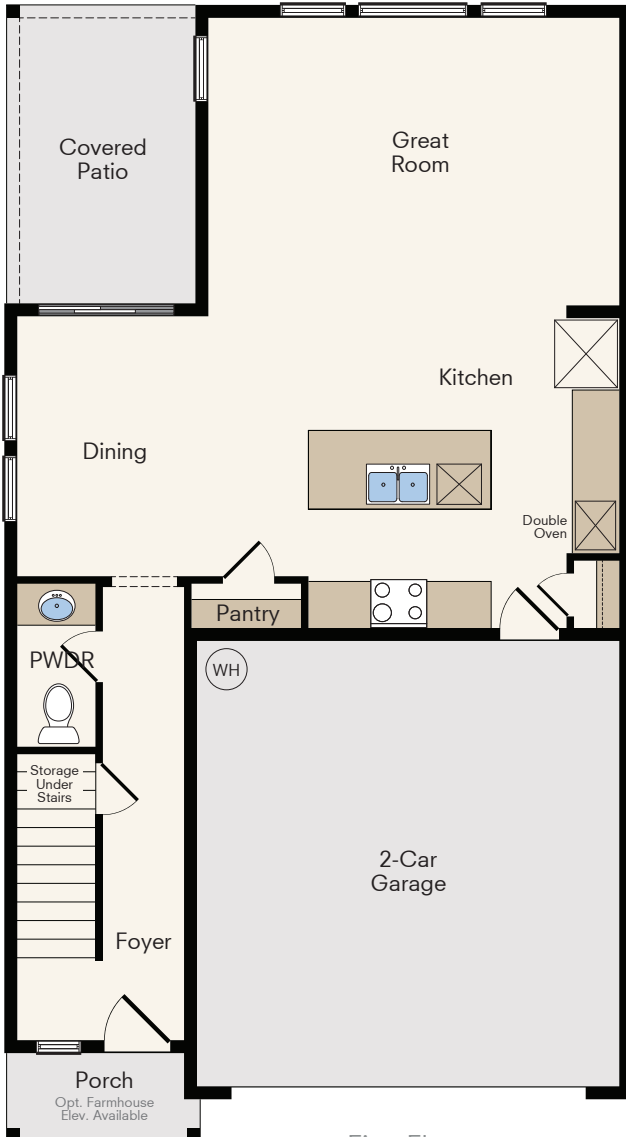

HubbleHomes.com

Let's get you home.