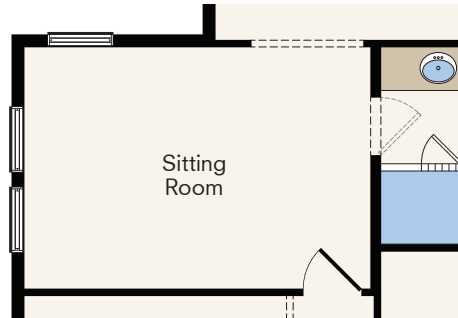

THE ORCHID

Two-Story Home
3-4 Bedrooms, 2.5 Baths
Approx. 2,001 sq. ft. heated

Traditional

Farmhouse

In a continuous effort by Hubble Homes to improve the quality of your home, we reserve the right to change features, prices, plans and specifications without notice. Dimensions and square feet are approximations only. Renderings are for marketing purposes only. See your onsite sales associate for additional information. © 2024 Hubble Homes, LLC. RCE-049. Revised 2024 07-25

HubbleHomes.com

Let's get you home.

Opt. Sitting Room ILO Loft

Opt. Bedroom #4 ILO Loft

Opt. Office ILO Loft