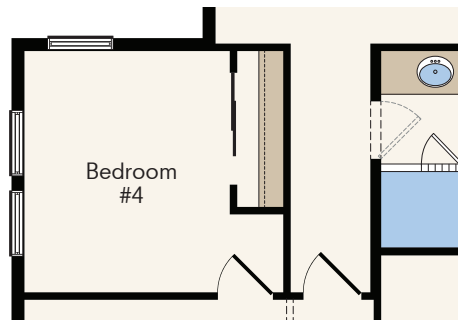

THE ORCHID

Two-Story Home
3-4 Bedrooms, 2.5 Baths
Approx. 2,001 sq. ft. heated

Traditional

Farmhouse

In a continuous effort by Hubble Homes to improve the quality of your home, we reserve the right to change features, prices, plans and specifications without notice. Dimensions and square feet are approximations only. Renderings are for marketing purposes only. See your onsite sales associate for additional information. © 2024 Hubble Homes, LLC. RCE-049. Revised 2024 07-25

HubbleHomes.com

Let's get you home.

Opt. Sitting Room ILO Loft

Opt. Bedroom #4 ILO Loft

Opt. Office ILO Loft